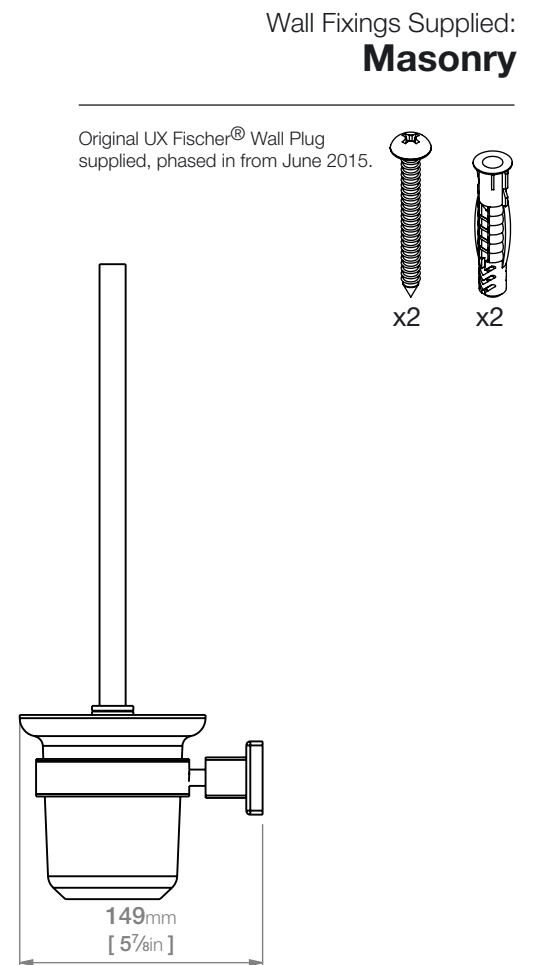

Wall Fixings Supplied:
Masonry

Original UX Fischer® Wall Plug supplied, phased in from June 2015.