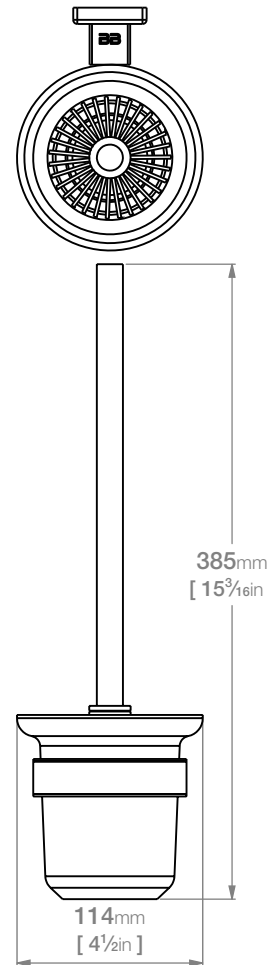

Wall Fixings Supplied:
Masonry

Original UX Fischer® Wall Plug supplied, phased in from June 2015.